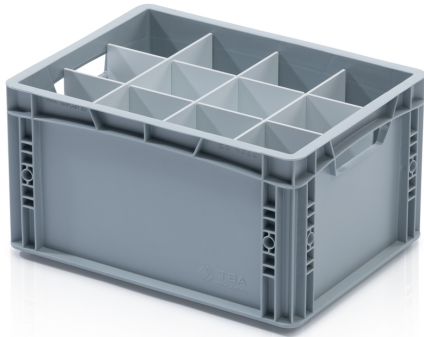

EURO crate partition 40x30x22 - short

Crate partitions are an essential element for the organisation and protection of various transported items. These practical dividers allow the safe transport and storage of various materials and products. With the help of the dividers, you can divide the Euro crates in any way you like. The partitions have a pre-milled drawer system. At least one long and one short partition is required for the partitions to function.

Product code: 967415

Number of pieces on the pallet: 200

Number of pieces in the package: 10

Technical specification

Features:

Colour	white
Material	HPS
Weight	0.17 kg

Dimensions

Length	26.7 cm
Width	0.3 cm
Height	20 cm

Specification

Designed for crates with a height of 22 cm.

 info@tbaplast.cz

 + 420 565 534 000