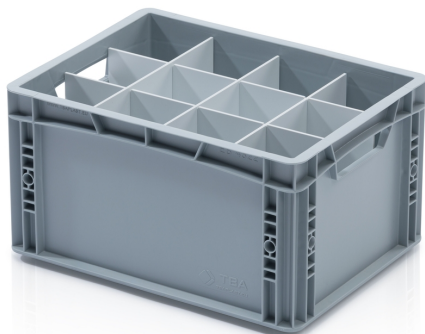

EURO crate partition 40x30x22 - long

Crate partitions are an essential element for the organisation and protection of various transported items. These practical dividers allow the safe transport and storage of various materials and products. With the help of the dividers, you can divide the Euro crates in any way you like. The partitions have a pre-milled drawer system. At least one long and one short partition is required for the partitions to function.

Product code: 967414

Number of pieces on the pallet: 200

Number of pieces in the package: 10

Technical specification

Features:

Colour	white
Material	HPS
Weight	0.23 kg

Dimensions

Length	36.6 cm
Width	0.3 cm
Height	20 cm

Specification

Designed for crates with a height of 22 cm.

 info@tbaplast.cz

 + 420 565 534 000