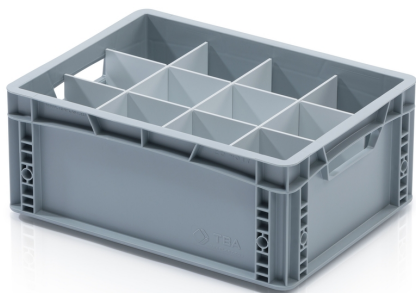

EURO crate partition 40x30x17 - short

Crate partitions are an essential element for the organisation and protection of various transported items. These practical dividers allow the safe transport and storage of various materials and products. With the help of the dividers, you can divide the Euro crates in any way you like. The partitions have a pre-milled drawer system. At least one long and one short partition is required for the partitions to function.

Product code: 967413

Number of pieces on the pallet: 200

Number of pieces in the package: 10

Technical specification

Features:

Colour	white
Material	HPS
Weight	0.12 kg

Dimensions

Length	26.7 cm
Width	0.3 cm
Height	15 cm

Specification

Designed for crates with a height of 17 cm.

 info@tbaplast.cz

 + 420 565 534 000