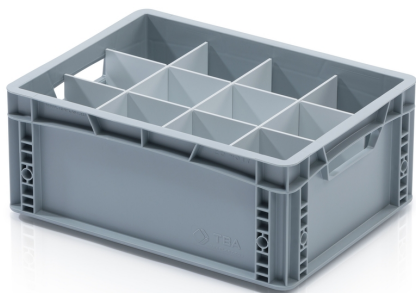

## EURO crate partition 40x30x17 - long

Crate partitions are an essential element for the organisation and protection of various transported items. These practical dividers allow the safe transport and storage of various materials and products. With the help of the dividers, you can divide the Euro crates in any way you like. The partitions have a pre-milled drawer system. At least one long and one short partition is required for the partitions to function.

**Product code:** 967412

**Number of pieces on the pallet:** 200

**Number of pieces in the package:** 10

### Features:

Colour	white
Material	HPS
Weight	0.17 kg

### Dimensions

Length	36.6 cm
Width	0.3 cm
Height	15 cm