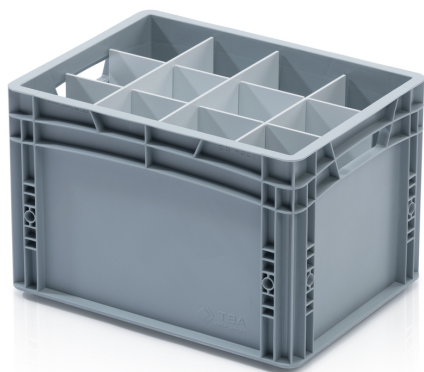

EURO crate partition 40x30x27 - long

Crate partitions are an essential element for the organisation and protection of various transported items. These practical dividers allow the safe transport and storage of various materials and products. With the help of the dividers, you can divide the Euro crates in any way you like. The partitions have a pre-milled drawer system. At least one long and one short partition is required for the partitions to function.

Product code: 967416

Number of pieces on the pallet: 200

Number of pieces in the package: 10

Technical specification

Features:

Colour	white
Material	HPS
Weight	0.28 kg

Dimensions

Length	36.6 cm
Width	0.3 cm
Height	25 cm

Specification

Designed for crates with a height of 27 cm.

 info@tbaplast.cz

 + 420 565 534 000