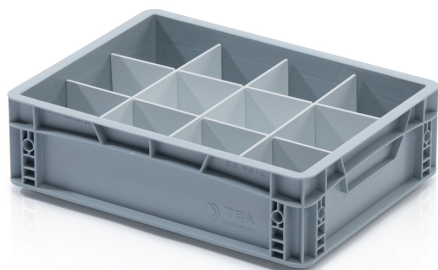

EURO crate partition 40x30x12 - long

Crate partitions are an essential element for the organisation and protection of various transported items. These practical dividers allow the safe transport and storage of various materials and products. With the help of the dividers, you can divide the Euro crates in any way you like. The partitions have a pre-milled drawer system. At least one long and one short partition is required for the partitions to function.

Product code: 967410

Number of pieces on the pallet: 200

Number of pieces in the package: 10

Technical specification

Features:

Colour	white
Material	HPS
Weight	0.12 kg

Dimensions

Length	36.6 cm
Width	0.3 cm
Height	10 cm

Specification

Designed for crates with a height of 12 cm.

 info@tbaplast.cz

 + 420 565 534 000