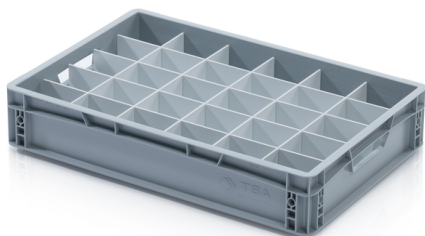

EURO crate partition 60x40x12 - short

Crate partitions are an essential element for the organisation and protection of various transported items. These practical dividers allow the safe transport and storage of various materials and products. With the help of the dividers, you can divide the Euro crates in any way you like. The partitions have a pre-milled drawer system. At least one long and one short partition is required for the partitions to function.

Product code: 967423

Number of pieces on the pallet: 200

Number of pieces in the package: 10

Technical specification

Features:

Colour	white
Material	HPS
Weight	0.12 kg

Dimensions

Length	37 cm
Width	0.3 cm
Height	10 cm

Specification

Designed for crates with a height of 12 cm.

 info@tbaplast.cz

 + 420 565 534 000