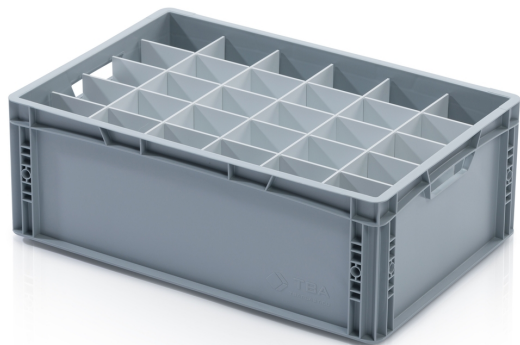

EURO crate partition 60x40x22 - long

Crate partitions are an essential element for the organisation and protection of various transported items. These practical dividers allow the safe transport and storage of various materials and products. With the help of the dividers, you can divide the Euro crates in any way you like. The partitions have a pre-milled drawer system. At least one long and one short partition is required for the partitions to function.

Product code: 967426

Number of pieces on the pallet: 200

Number of pieces in the package: 10

Technical specification

Features:

Colour	white
Material	HPS
Weight	0.35 kg

Dimensions

Length	56.2 cm
Width	0.3 cm
Height	20 cm

Specification

Designed for crates with a height of 22 cm.

 info@tbaplast.cz

 + 420 565 534 000