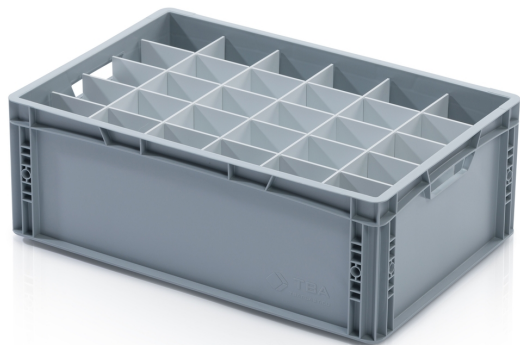

EURO crate partition 60x40x22 - short

Crate partitions are an essential element for the organisation and protection of various transported items. These practical dividers allow the safe transport and storage of various materials and products. With the help of the dividers, you can divide the Euro crates in any way you like. The partitions have a pre-milled drawer system. At least one long and one short partition is required for the partitions to function.

Product code: 967427

Number of pieces on the pallet: 200

Number of pieces in the package: 10

Technical specification

Features:

Colour	white
Material	HPS
Weight	0.23 kg

Dimensions

Length	37 cm
Width	0.3 cm
Height	20 cm

Specification

Designed for crates with a height of 22 cm.

 info@tbaplast.cz

 + 420 565 534 000