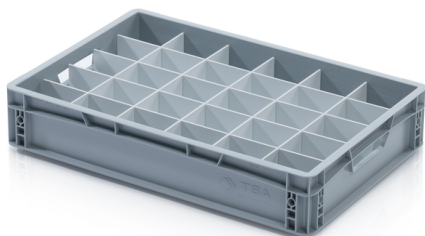

EURO crate partition 60x40x12 - long

Crate partitions are an essential element for the organisation and protection of various transported items. These practical dividers allow the safe transport and storage of various materials and products. With the help of the dividers, you can divide the Euro crates in any way you like. The partitions have a pre-milled drawer system. At least one long and one short partition is required for the partitions to function.

Product code: 967422

Number of pieces on the pallet: 200

Number of pieces in the package: 10

Technical specification

Features:

Colour	white
Material	HPS
Weight	0.18 kg

Dimensions

Length	56.2 cm
Width	0.3 cm
Height	10 cm

Specification

Designed for crates with a height of 12 cm.

 info@tbaplast.cz

 + 420 565 534 000