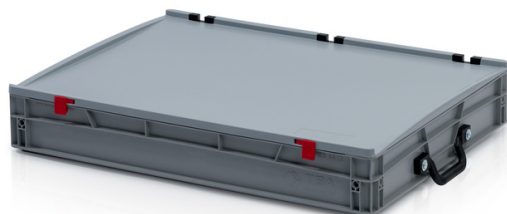

EURO crate 80x60x12 with lid - 1 handle on the short side

The Euro crate a universal workhorse in all branches of industry. Cold, contact heat, acid and lye resistant. Plastic boxes made of top quality polypropylene. Optimized for usage in automatized logistics (suitable for use on moving and roller conveyors). Supports imprinting.

Product code: 967641

Number of pieces on the pallet: 40

Technical specification

Features:

Colour	grey
Material	PP
Handel	1 handle on the short side
Volume	46 l
Weight	5 kg

Dimensions

Length	80 cm
Widht	60 cm
Height	13.5 cm

Internal dimensions

Internal dimension length	77 cm
Internal dimension width	57 cm
Internal dimension height	10.5 cm

Due to the use of various raw materials, it is not possible to prevent fluctuations in color shades. All technical parameters of the products, including their dimensions and weights, are subject to changes resulting from testing conditions and manufacturing technology. No legally binding guarantees of specific properties can be inferred from the information obtained.