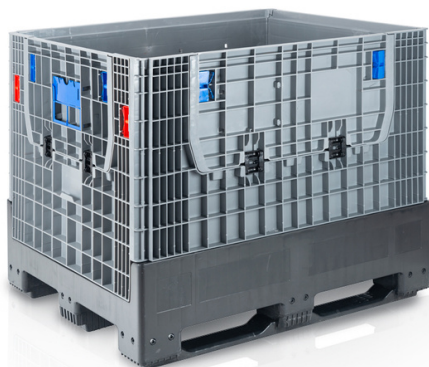

Folding box 120x100x97.5 with 3 skids - 2 x loading window

Foldable pallet box provides a substantial space conservation while collapsed. Sides are optimized for high volume. Lightweight and easy to clean. Sanitary. Suitable for transport, handling and storage. Inserting slots for easy un-loading and loading.

Product code: 981054

Number of pieces on the pallet: 5

Technical specification

Features:

Colour	grey
Material	PE-HD
Volume	825 l
Weight	61.3 kg
Dynamic load capacity	750 kg
Static load capacity	4000 kg

Dimensions