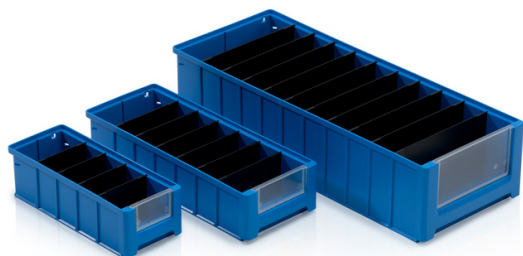

Inner partition 23,4x9 cm

Partition designed to divide the box with order numbers: 964120, 964220, 964320 a 964420.

Product code: 964520

Number of pieces on the pallet: 8000

Number of pieces in the package: 100

Technical specification

Features:

Colour	black
Material	ABS
Weight	0.04 kg

Dimensions

Length	23.4 cm
Widht	0.2 cm
Height	9 cm

Internal dimensions

Internal dimension length	22.25 cm
Internal dimension height	7.96 cm