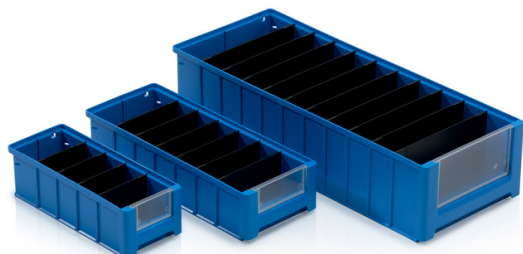

## Inner partition 15,6x9 cm

Partition designed to divide the box with order numbers: 964110, 964210, 964310 a 964410.

**Product code:** 964510

**Number of pieces on the pallet:** 16000

**Number of pieces in the package:** 200

### Features:

Colour	black
Material	ABS
Weight	0.03 kg

### Dimensions

Length	15.6 cm
Widht	0.2 cm
Height	9 cm