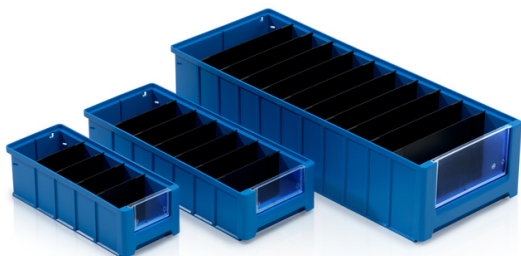

Front insert 23,4x14 cm

Front partition designed to divide the box with order numbers: 964130, 964230, 964330 a 964430.

Product code: 964570

Number of pieces on the pallet: 9600

Number of pieces in the package: 120

Technical specification

Features:

Colour	nature
Material	MABS
Weight	0.05 kg

Dimensions

Length	23.4 cm
Widht	0.2 cm
Height	14 cm

Internal dimensions

Length	18.29 cm
Height	9 cm

 info@tbaplast.cz