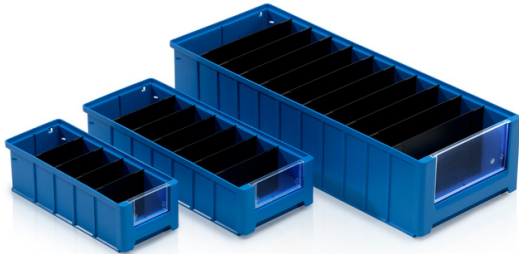

Front insert 23,4x9 cm

Front partition designed to divide the box with order numbers: 964120, 964220, 964320 a 964420.

Product code: 964560

Number of pieces on the pallet: 16000

Number of pieces in the package: 200

Technical specification

Features:

Colour	nature
Material	MABS
Weight	0.03 kg

Dimensions

Length	23.4 cm
Widht	0.2 cm
Height	9 cm

Internal dimensions

Internal dimension length	18.29 cm
Internal dimension height	4.95 cm