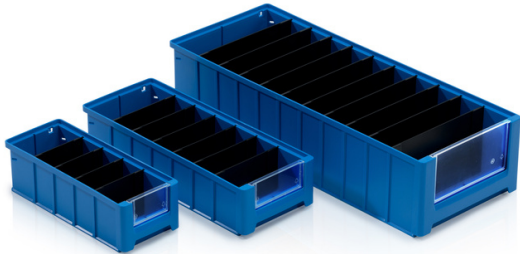

Front insert 11,7x9 cm

Front partition designed to divide the box with order numbers: 964100, 964200, 964300 and 964400.

Product code: 964540

Number of pieces on the pallet: 33600

Number of pieces in the package: 420

Technical specification

Features:

Colour	nature
Material	MABS
Weight	0.01 kg

Dimensions

Length	11.7 cm
Widht	0.2 cm
Height	9 cm

Internal dimensions

Internal dimension length	8.42 cm
Internal dimension height	4.95 cm