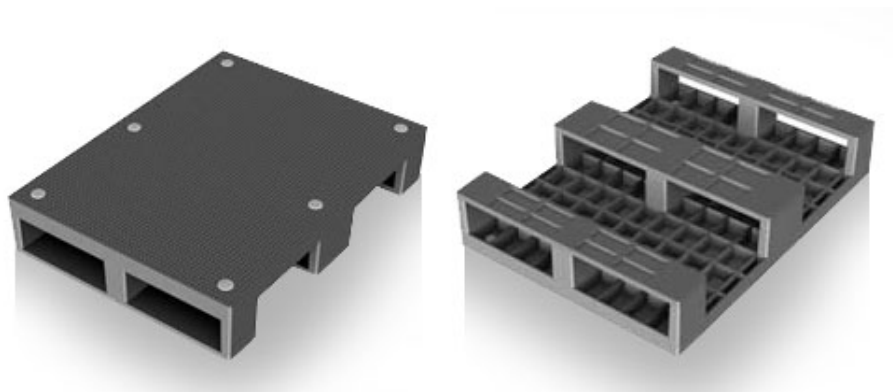

Full plastic pallet 80x60 with 3 skids

A plastic pallet is a universal aid where there is preferred cleanliness and simplicity of handling. Heavy duty pallets suitable for moving heavy burdens, also for use in rack storage. These pallets are reinforced and can carry a load up to 1000 kg. No more repairs like with wooden pallets.

Product code: 990110

Number of pieces on the pallet: 32

Technical specification

Features:

Colour	black
Material	PE regranulate
Weight	9.5 kg
Dynamic load capacity	1500 kg
Static load capacity	2500 kg
Shelf capacity	500 kg

Dimensions

Length	80 cm
Width	60 cm
Height	15 cm

 info@tbaplast.cz

 + 420 565 534 000