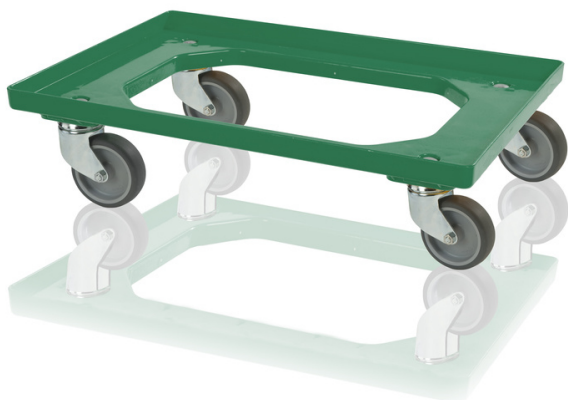

Transport trolley 4 steering wheels green

Transport trolley make handling of crates easy. The size is intended for crates of dimensions 60 x 40, it is also suitable for dimensions 40x30 - 2 rows. Rubber wheels. The fork of galvanized whichever the customer chooses. It is very balanced, made of quality ABS.

Product code: 980350

Number of pieces on the pallet: 40

Technical specification

Features:

Colour	green
Material	ABS
Weight	3.41 kg
Dynamic load capacity	250 kg

Dimensions

Length	60 cm
Widht	40 cm
Height	15 cm