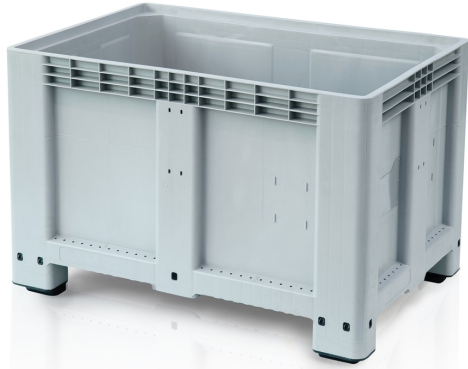

Bigbox 120x80x80 full 4 legs

Plastic bigboxes are intended for transport, handling and storage of packed and loose goods. Their dimensions allow for maximum space usage. Stackability and easy handling are great advantages. They are crash and weather resistant. Closed bottom and sides. Bigboxes can be closed with a lid and stacked.

Product code: 980800

Number of pieces on the pallet: 3

Technical specification

Features:

Colour	grey
Material	PE
Volume	520 l
Weight	27.5 kg
Dynamic load capacity	400 kg
Static load capacity	3500 kg

Specification

Not suitable for liquids

Dimensions

Length	120 cm
Width	80 cm
Height	79 cm

Internal dimensions

Length	111.8 cm
Width	71.8 cm
Height	64.5 cm

 info@tbaplast.cz

 + 420 565 534 000