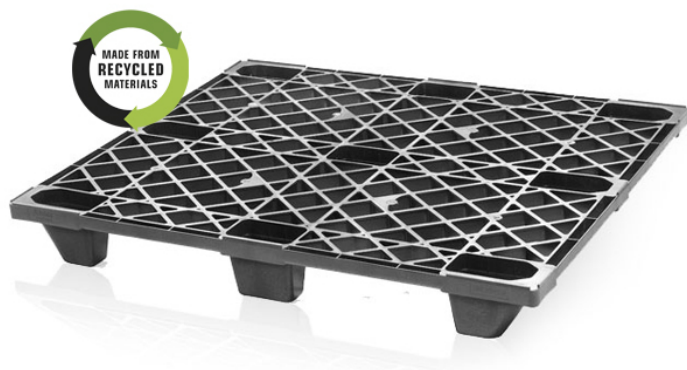

Light plastic pallet 120x100

A plastic pallet is a universal aid where there is preferred cleanliness and simplicity of handling. Lightweight pallets can be easily stacked - instant space conservation, suitable for exporting into the whole world. No more repairs like with wooden pallets.

Product code: 981240

Number of pieces on the pallet: 55

Technical specification

Features:

Colour	black
Material	PE regranulate
Weight	6 kg
Dynamic load capacity	1000 kg
Static load capacity	1600 kg

Dimensions