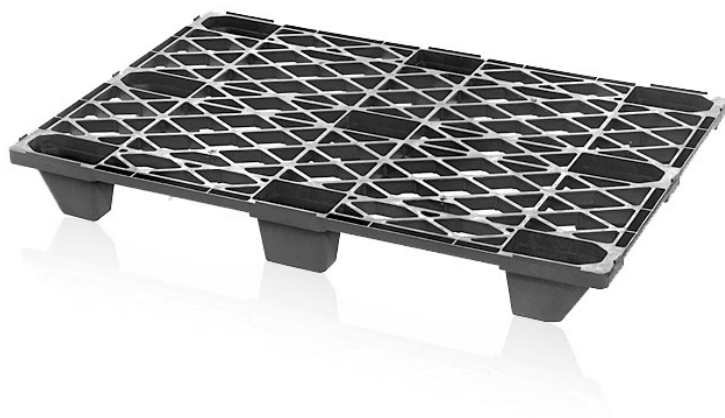

## Light plastic pallet 120x80

A plastic pallet is a universal aid where there is preferred cleanliness and simplicity of handling. Lightweight pallets can be easily stacked - instant space conservation, suitable for exporting into the whole world. No more repairs like with wooden pallets.

**Product code:** 981220

**Number of pieces on the pallet:** 60

### Features:

Colour	black
Material	PE regranulate
Weight	5 kg
Dynamic load capacity	1000 kg
Static load capacity	1600 kg