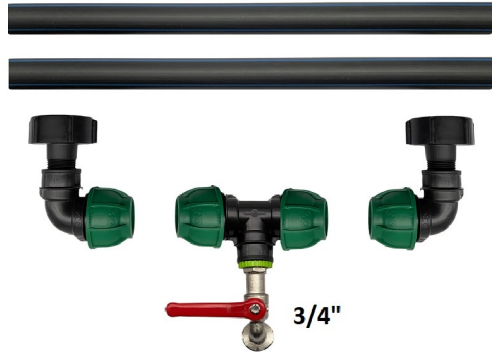

## Connection to 2 IBC with 3/4" garden tap

Connection set for 2 IBC with 3/4" garden tap.

Tank outlet: DN50, thread designation S60x6 (coarse thread, diameter 60 mm, thread pitch 6 mm).

Package contents:

- 2x IBC reducer DN50 x 1" male fine thread
- 2x elbow - reduction internal fine thread 1" x clamp coupling 32
- 1x "T" reduction internal fine thread 1" x clamp coupling 32
- 1x garden tap 3/4"
- 2x PeHD pipe 32x3 mm, length 48 cm

**Product code:** 960083

**Number of pieces on the pallet:** 100