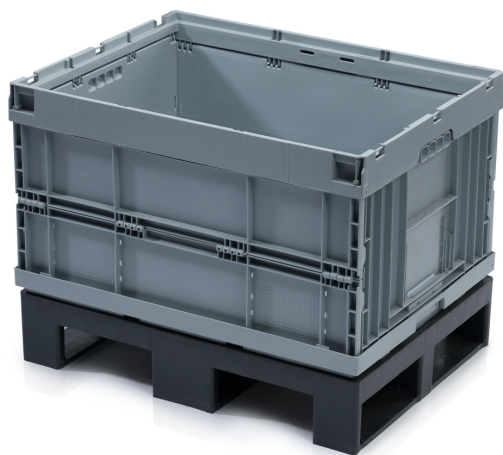

Folding pallet box 80x60x55 full pallet

The folding pallet box has side walls optimised for large volumes, which can be folded empty. This product allows for maximum efficiency in the use of storage and transport capacities of both full and empty boxes.

Product code: 981015

Number of pieces on the pallet: 18

Technical specification

Features:

Colour	grey
Volume	196 l
Weight	18.5 kg

Specification

Possibility of production with an integrated lid.

Dimensions

Length	80 cm
Width	60 cm
Height	60 cm

Internal dimensions

Internal dimension length	75 cm
Internal dimension width	55 cm
Internal dimension height	41 cm

 info@tbaplast.cz

 + 420 565 534 000