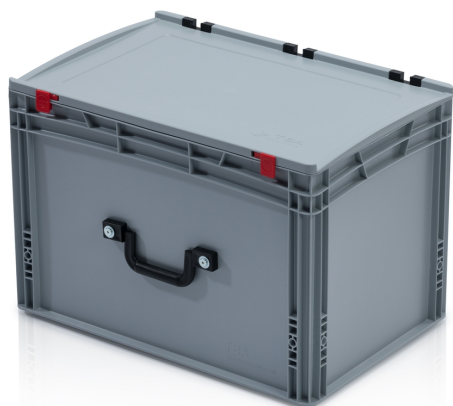

EURO crate with lid 60x40x40 - 1 handle on the long side

The Euro crate - a universal workhorse in all branches of industry. Cold, contact heat, acid and lye resistant. Plastic boxes made of top quality polypropylene. Optimized for usage in automatized logistics (suitable for use on moving and roller conveyors). Supports imprinting.

Product code: 967615

Number of pieces on the pallet: 20

Technical specification

Features:

Colour	grey
Material	PP
Handel	1 handle on the long side
Volume	87 l
Weight	3.92 kg

Dimensions

Length	60 cm
Widht	40 cm
Height	43.5 cm

Internal dimensions

Internal dimension length	57 cm
Internal dimension width	37 cm
Internal dimension height	41.5 cm

 info@tbplast.cz

 + 420 565 534 000