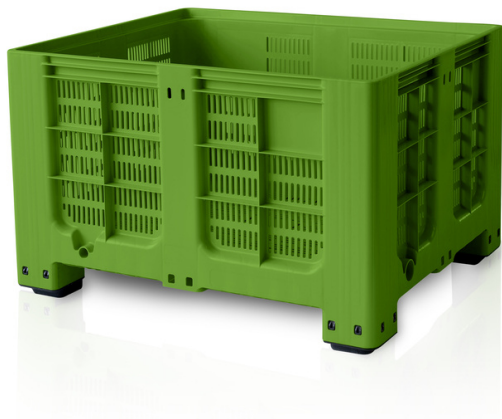

Bigbox 120x100x78 perforated 4 legs

Plastic bigboxes are intended for transport, handling and storage of packed and loose goods. Their dimensions allow for maximum space usage. Stackability and easy handling are great advantages. They are crash and weather resistant. The bottom and walls have ventilation slits for air circulation. Bigboxes can be closed with a lid and stacked. 4 feet .

Product code: 980840

Number of pieces on the pallet: 4

Technical specification

Features:

Colour	green
Material	PE
Volume	700 l
Weight	35 kg
Dynamic load capacity	450 kg
Static load capacity	4500 kg

Dimensions

Length	120 cm
Width	100 cm
Height	78 cm

Internal dimensions

Length	114 cm
Width	94 cm
Height	63.5 cm

 info@tbaplast.cz

 + 420 565 534 000